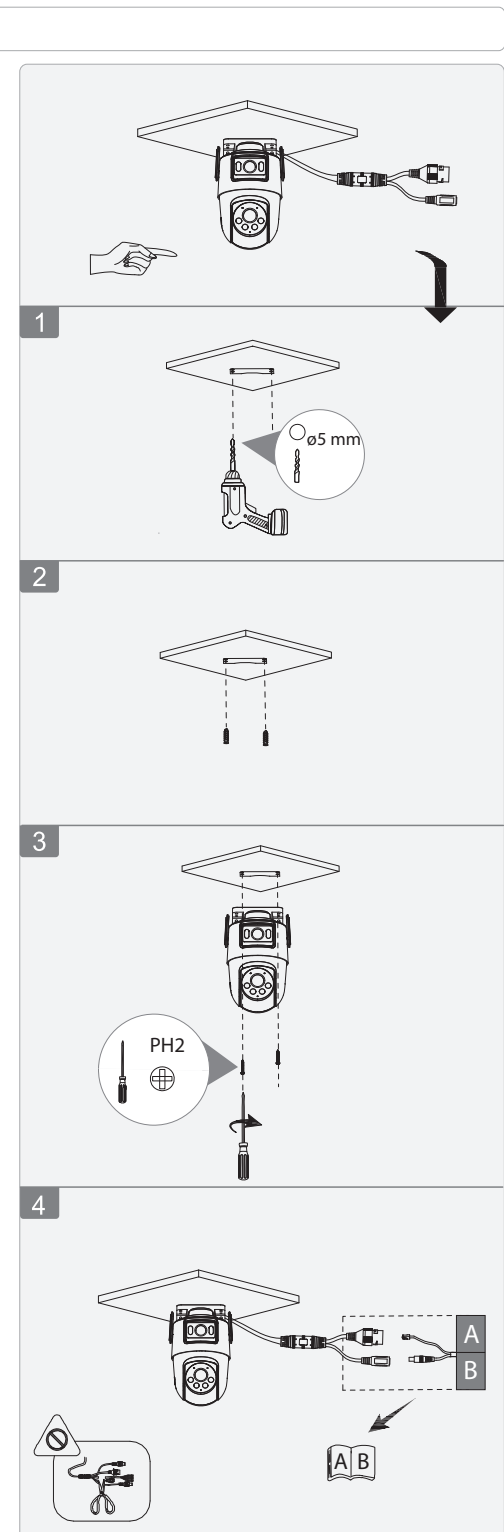

# Dual-lens Pan/Tilt Wi-Fi Camera

Installation Guide

V1.0.1