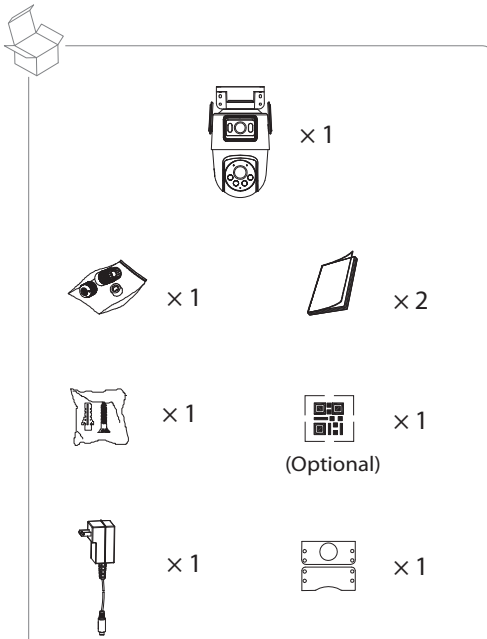

# Dual-lens Pan/Tilt Wi-Fi Camera

Installation Guide

V1.0.1