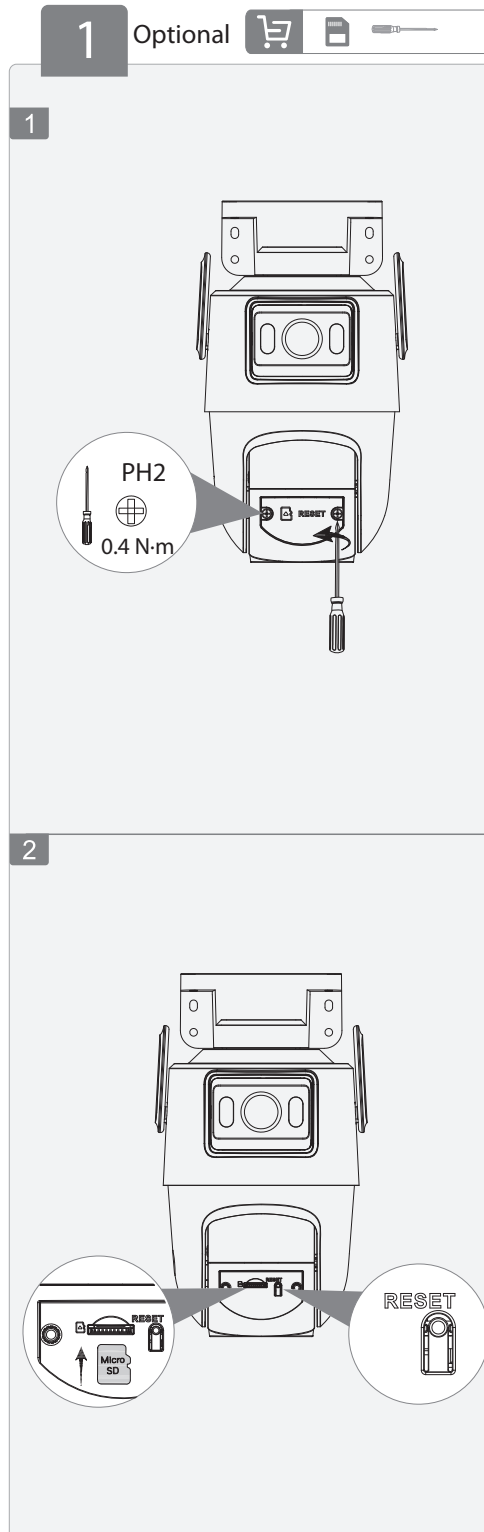

# Dual-lens Pan/Tilt Wi-Fi Camera

Installation Guide

V1.0.1