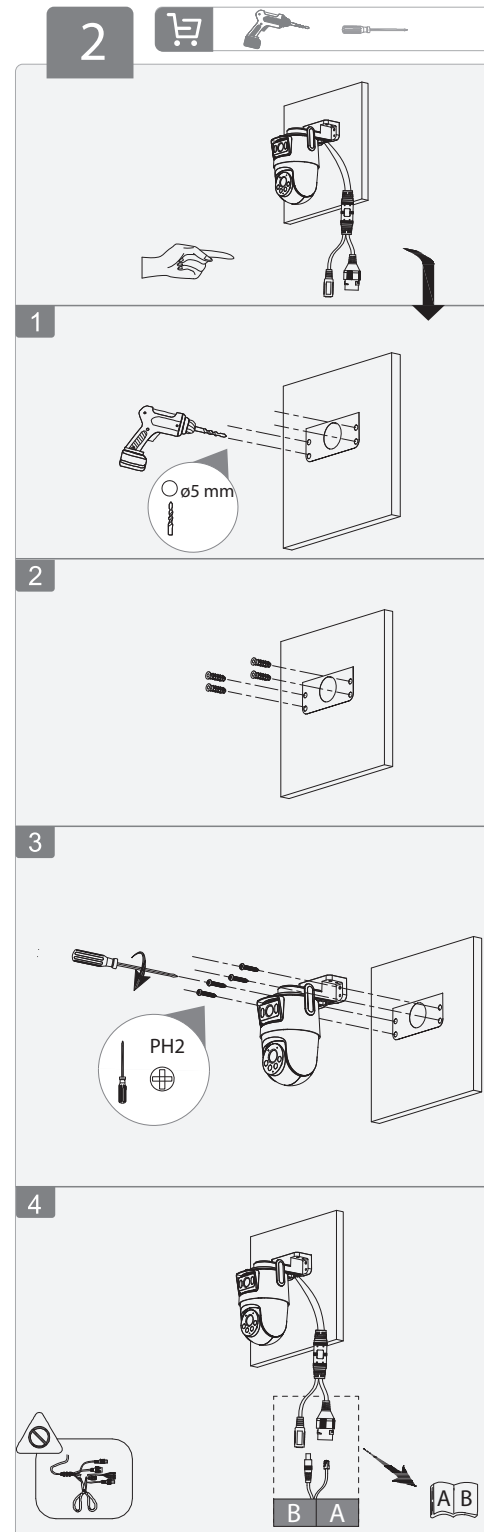

# Dual-lens Pan/Tilt Wi-Fi Camera

Installation Guide

V1.0.1